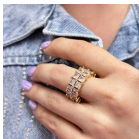

SPECIAL BAGUETTE GOLD RING & EARCUFF

SKU: 5517505

$7.70