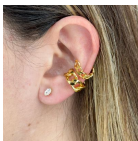

CUBAN LINK EARCUFF - THICK

SKU: 5510132

$4.90

CUBAN LINK EARCUFF - THIN

SKU: 5509645

$4.20