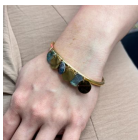

NAIL SOLID BANGLE - SILVER

SKU: 5516914

$9.80

NATURAL SHELLS GOLD BANGLE

SKU: 5517624

$8.75