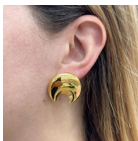

GOLD/SILVER BEADS HOOP - silver

SKU: 18860

$5.95

GOLDEN CHUNKY HALF MOON

SKU: 18765

$5.60