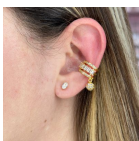

QUEEN GOLD EARCUFF

SKU: 5517970

$4.90