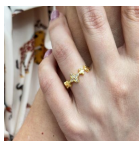

AESTHETIC CLOVER RING

SKU: 20137

$4.90