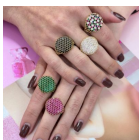

### OVAL PAVE RING - gold-white

SKU: 19042

**\$7.35**