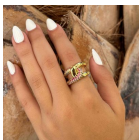

LINK GOLD RNG - gold

SKU: 5517946

$5.60

LINK GOLD RNG - multicolor

SKU: 5517707

$5.60