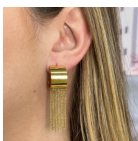

CHAINS EARRING - GOLD

SKU: 5517278

$7.35