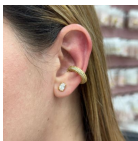

FULL PAVE CRISTALS CUFF - Silver

SKU: 20116

$4.55

FULL PAVE LOVE EARRING -

gold-26

SKU: 19260

$7.35

FULL PAVE LOVE EARRING - silver

SKU: 19260

$7.35