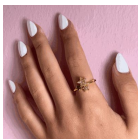

THREE STARS GOLD RING

SKU: 5518067

$0.00