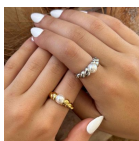

TWIST RIVER PEARL GOLD &

SILVER RING - silver

SKU: 5517340

$7.00