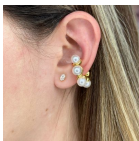

CHUNKY PEARLS EARUCFF

SKU: 5518090

$5.25

CHUNKY PEARLS HUGGIE - Style

#1

SKU: 5517712

$5.60

CHUNKY PEARLS HUGGIE - Style

#2

SKU: 18445

$5.60