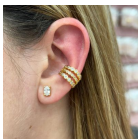

755 NW 72nd Ave suite 10A
Miami FL 33126
+1 (786) 872-4360
Info@pirojewelry.com

PAVE CRISTAL FLOR EARRING - #1

SKU: 19707

$10.15

PAVE CRISTAL FLOR EARRING - #2

SKU: 19712

$10.15

PAVE CUFF

SKU: 20117

$4.55

PAVE CUFF

SKU: 20111

$4.90

PAVE EARRING

SKU: 19392

$5.25