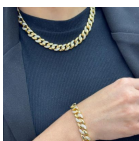

SHINE CUBAN LINK SET

SKU: 19798

$25.55