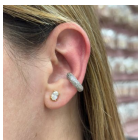

FULL PAVE CRISTALS CUFF - Gold

SKU: 20096

$4.90