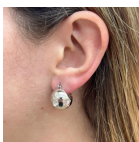

BOLD DISCO EARRING - silver

SKU: 5517805

$4.90