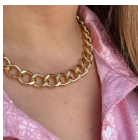

CHUNKY OPEN LINK CHAIN

SKU: 5517990

$7.00