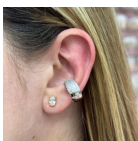

FULL ZIRCONIA CUFF - gold-32

SKU: 20112

$4.90