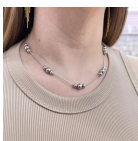

BEADS CHAIN GLD & SLV - gold-29

SKU: 19200

$7.70