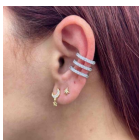

SHINE STONE SILVER CUFF

SKU: 18883

$4.55