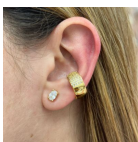

FULL ZIRCONIA CUFF - silver-1

SKU: 20169

$4.90

GG LINK HOOP EARRINGS - LARGE

SKU: 22397

$6.30