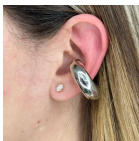

CHUNKY EARCUFF

SKU: 5517137

$6.30

CHUNKY EARRINGS - #1

SKU: 5517904

$5.95