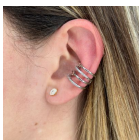

SHINE ZIRCONIA PEARL EARRING -

Silver

SKU: 5517606

$6.30

SILVER PAVE EARCUFF

SKU: 5517967

$4.20