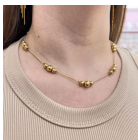

BEADS CHAIN GLD & SLV - silver-1

SKU: 19199

$7.70