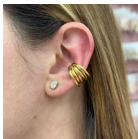

GOLDEN CUFF

SKU: 20113

$4.90

GOTA EARRING - LARGE

SKU: 5517486

$7.00