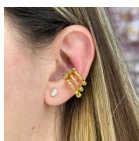

BAMBU 3 LINE EARCUFF - gold

SKU: 5517951

$5.25