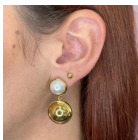

HALF BEAD & PEARL EARRING -

gold-12

SKU: 18851

$7.00

HALF BEAD & PEARL EARRING -

silver

SKU: 18852

$7.00