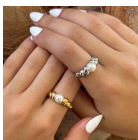

TWIST RIVER PEARL GOLD & SILVER RING - gold

SKU: 5517341

$7.00