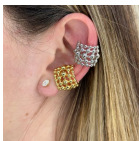

BEADS EAR CUFF - SILVER

SKU: 5517402

$5.60