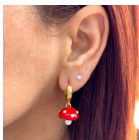

RED MUSHROOM HOOP

SKU: 19419

$6.30

RED STUD EARRING

SKU: 19822

$4.20

RIBBED GOLD HEART EARRING

WITH ZIRCONIA - MEDIUM

SKU: 22378

$5.60