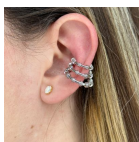

BAMBU 3 LINE EARCUFF - silver

SKU: 5517952

$5.25