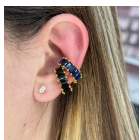

BAGUETTE COLORS EARCUFF -

rose-gold

SKU: 5517716

$5.25