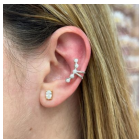

PEARLS LINE CUFF - gold-32

SKU: 20130

$4.20