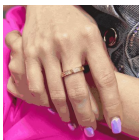

SHINE SCREW GOLD RING

SKU: 5518079

$4.90