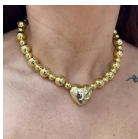

CHUNKY HEART CHAIN

SKU: 5518083

$7.70