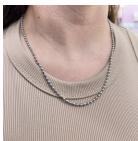

TINY BEADS CHAIN GLD & SLV -

gold-29

SKU: 19210

$5.60