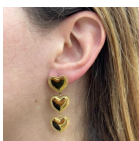

3 HEART LONG EARRING - gold-19

SKU: 18861

$6.65

3 HEART LONG EARRING - silver

SKU: 18862

$6.65