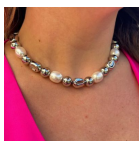

ABSTRAC PEARL CHAIN - gold-32

SKU: 19111

$9.80